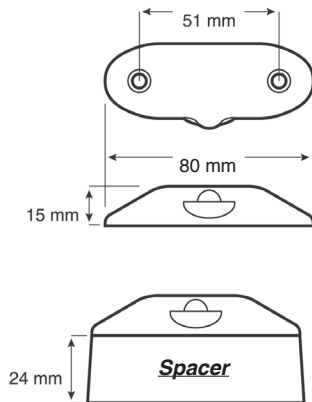

### License Light 290C-MV

- Compact, efficient design.
- Advanced optics for bright, even illumination.
- Surface-mounts on 51mm centers.
- Supplied with 24mm spacer for twin side mount (one each side of plate) or twin top mount.

### License Light 290C-MV-SM

- Compact, efficient design.
- Advanced optics for bright, even illumination.
- Surface-mounts on 51mm centers.
- Supplied with 41mm spacer for single side mount or single top mount.