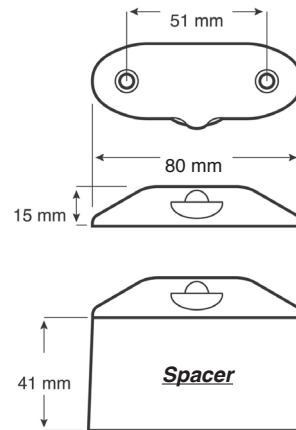

### License Light 290C-MV

- Compact, efficient design.
- Advanced optics for bright, even illumination.
- Surface-mounts on 51mm centers.
- Supplied with 24mm spacer for twin side mount (one each side of plate) or twin top mount.

### License Light 290C-MV-SM

- Compact, efficient design.
- Advanced optics for bright, even illumination.
- Surface-mounts on 51mm centers.
- Supplied with 41mm spacer for single side mount or single top mount.